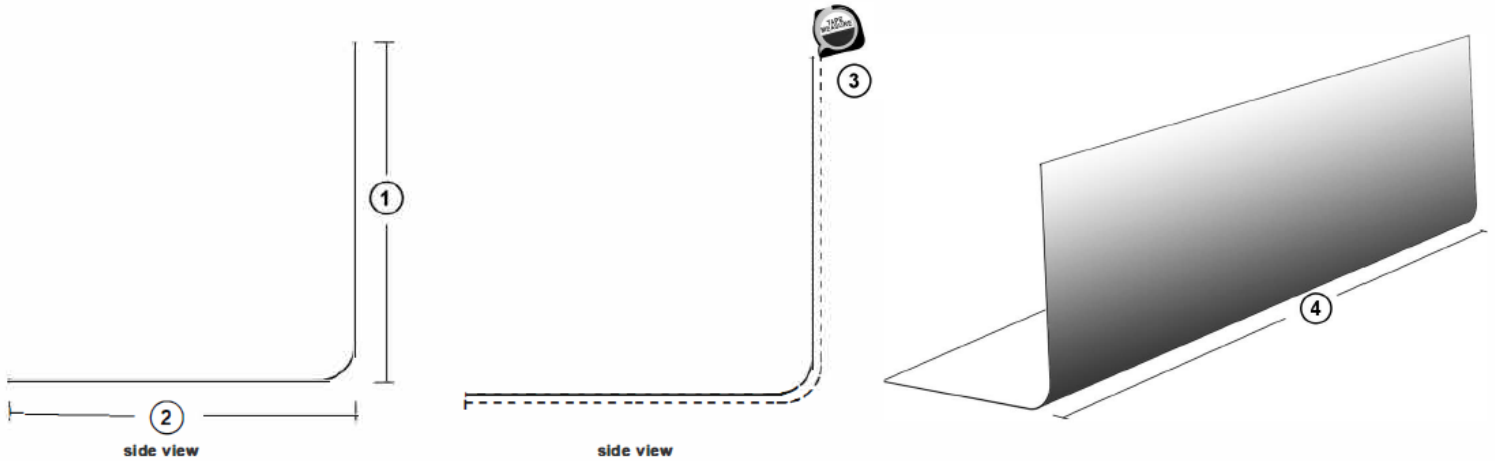

Your Name: _____

Company Name: _____

Phone: _____

ZIP Code: _____

Exterior Finish:

- Curved
- 90 Degree Bend
- Fishhook
- Double 45 Degree Bends

Exterior Finish:

- Smooth
- Stucco embossed (white or black)
- Tuff kote (white or black)
- Black Diamond Embossed
- Diamond plate (polished or black)

Measurements:

1. _____
2. _____
3. _____
4. _____
5. _____

Please note these four measurements above

Examples of Skirt Shapes

Fishhook

90 degree bend

Double 45 degree bends